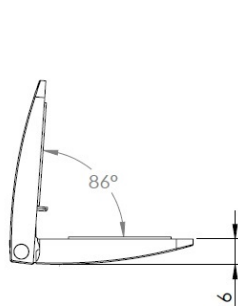

PRODUCT SHEET

Description:

Passion "U-see" Glass Door Hinge F/UV-Gluing, Zamak, CPL

Item number:

15.06.290-0

Units	Box	Carton	HS Code	Barcode
Pcs.	12	240	8302100090	
				5704866450362

Glass thickness uptake 4 - 6,75 mm. glass