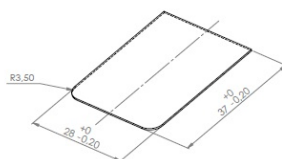

PRODUCT SHEET

Description:

Passion "U-see" Glass Door Hinge F/UV-Gluing, Zamak, CPL

Item number:

15.06.290-0

Units	Box	Carton	HS Code	Barcode
Pcs.	12	240	8302100090	
				5704866450362

Glass thickness uptake 4 - 6,75 mm. glass