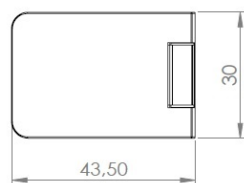

PRODUCT SHEET

Description:

Passion "U-see" Glass Door Hinge F/UV-Gluing, Zamak, CPL

Item number:

15.06.290-0

Units	Box	Carton	HS Code	Barcode
Pcs.	12	240	8302100090	
				5704866450362

Glass thickness uptake 4 - 6,75 mm. glass