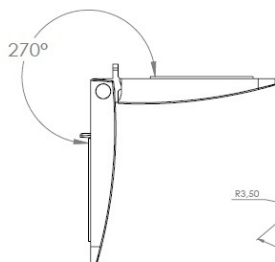

PRODUCT SHEET

Description:

Passion "U-see" Glass Door Hinge F/UV-Gluing, Zamak, CPL

Item number:

15.06.290-0

Units	Box	Carton	HS Code	Barcode
Pcs.	12	240	8302100090	
				5704866450362

Glass thickness uptake 4 - 6,75 mm. glass