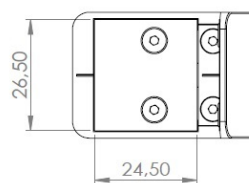

PRODUCT SHEET

Description:

Passion "U-see" Glass Door Hinge F/UV-Gluing, Zamak, CPL

Item number:

15.06.290-0

Units	Box	Carton	HS Code	Barcode
Pcs.	12	240	8302100090	
				5704866450362

Glass thickness uptake 4 - 6,75 mm. glass