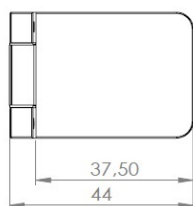

PRODUCT SHEET

Description:

Passion "U-see" Glass Door Hinge F/UV-Gluing, Zamak, CPL

Item number:

15.06.290-0

Units	Box	Carton	HS Code	Barcode
Pcs.	12	240	8302100090	
				5704866450362

Glass thickness uptake 4 - 6,75 mm. glass